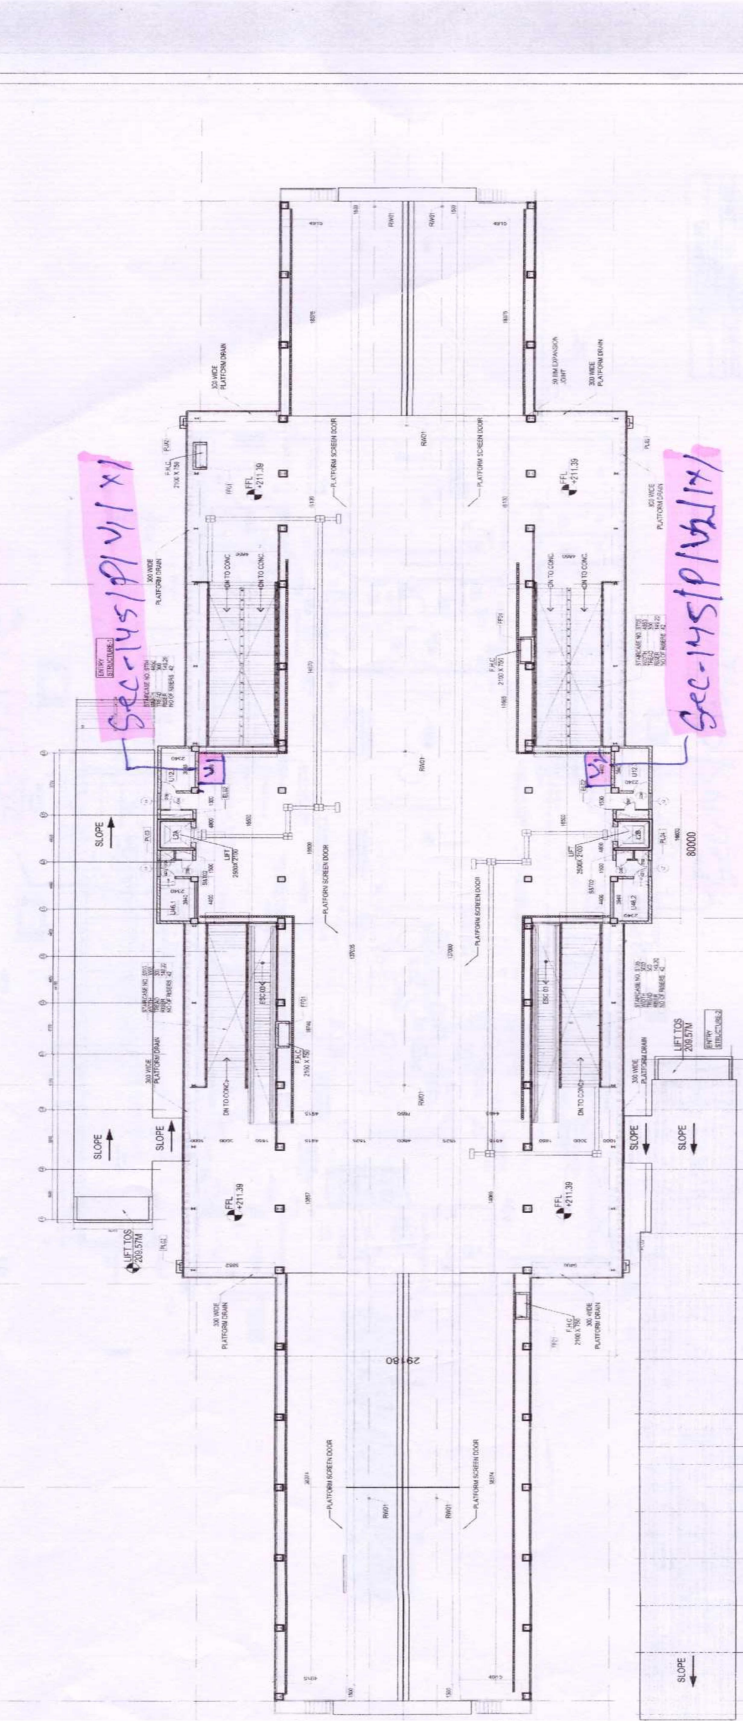

VENDING MACHINE (0 To 5 Sqm)

Kiosk (5 To 10 Sqm)

ALL DIMENSION IN METER

WARDS
C.-71

SECTOR-147
CH-14342.005
E OF STATION

TOWARDS
DEPOT
TOTAL V.M. - 2
TOTAL KIOSK - 0

A 1997.5 B 1887.5 C 1550 D 17000 E 15600 F 15600 G 15200 H 1550 H' 18650

SEC-145/P/V/1/X1

SEC-145/P/V/1/X2